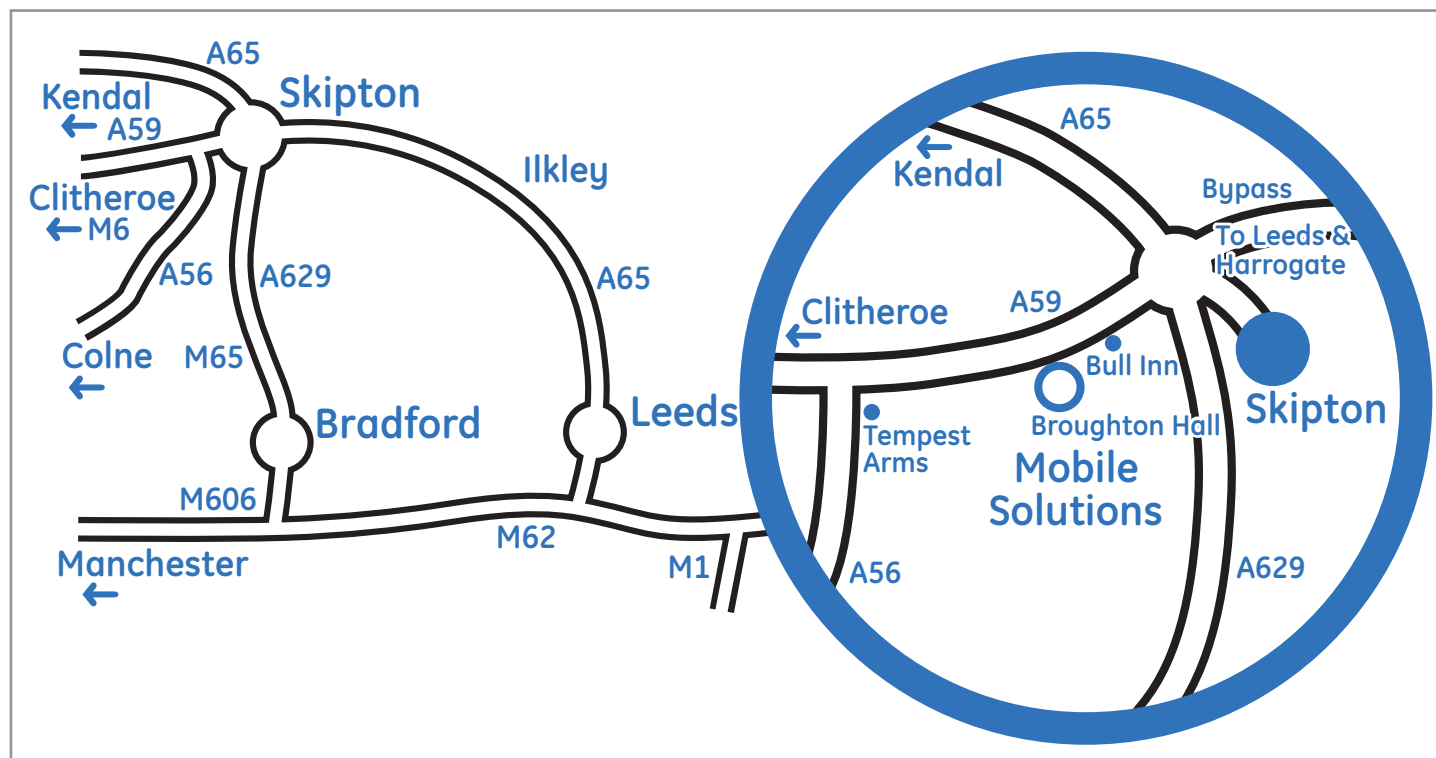

mobile solutions

skipton office map/directions

Broughton Hall Business Park is 3 miles from Skipton, just off the A59 to Clitheroe

By Rail

To Skipton direct from London King's Cross, Leeds, Bradford, Lancaster and Carlisle

By Air

Leeds/Bradford airport (approx. 22 miles / 34 minutes from VWA)

Manchester airport (approx. 63 miles / 1 hour 12 minutes from VWA)

By Road

Coming from Harrogate / Skipton (A59 Westbound)

- From Skipton by-pass roundabout (Junction A629 Keighley/ A650 Bradford; A59 Clitheroe/A56 Burnley; A65 Kendal/The Lakes; A65 Leeds; A59 Harrogate), take the A59 turning to Clitheroe. This turning is also signposted towards Earby and Colne.
- Skipton is signposted on your left - carry straight on.
- Carleton is signposted left - carry straight on.
- Soon after you will see Broughton sign.
- Once you pass The Bull Inn Pub (on the left hand side), slow down and take the next exit on the left, down a slip road (there is a small sign for Broughton Hall).

Coming from Clitheroe (A59 Eastbound) or Burnley (M65)

- From Clitheroe direction - come through West Marton & East Marton (landmark - Cross Keys Pub). Travel past the turn off for Elslack.
- From Burnley direction - pass through Colne (A56), Earby and Elslack.
- From both directions you will reach a junction roundabout (A59 Skipton /Harrogate; A56 Earby/Colne; A682 Burnley).
- Take A59 Skipton/Harrogate turnoff at the junction roundabout
- The Business Park is only 3/4 mile from this junction.
- Take right turn off, signposted All Saint's Church, down the hill.

From both directions...

- Follow the road down to the main entrance gates of Broughton Hall.
- Turn right and carry on for about 1/4 mile.
- Turn left (following signs "Offices") into the estate.
- Go past the office block (and car park) on your left.
- Cross two cattle grids on your way to our car park.
- Please park in the graveled car park.